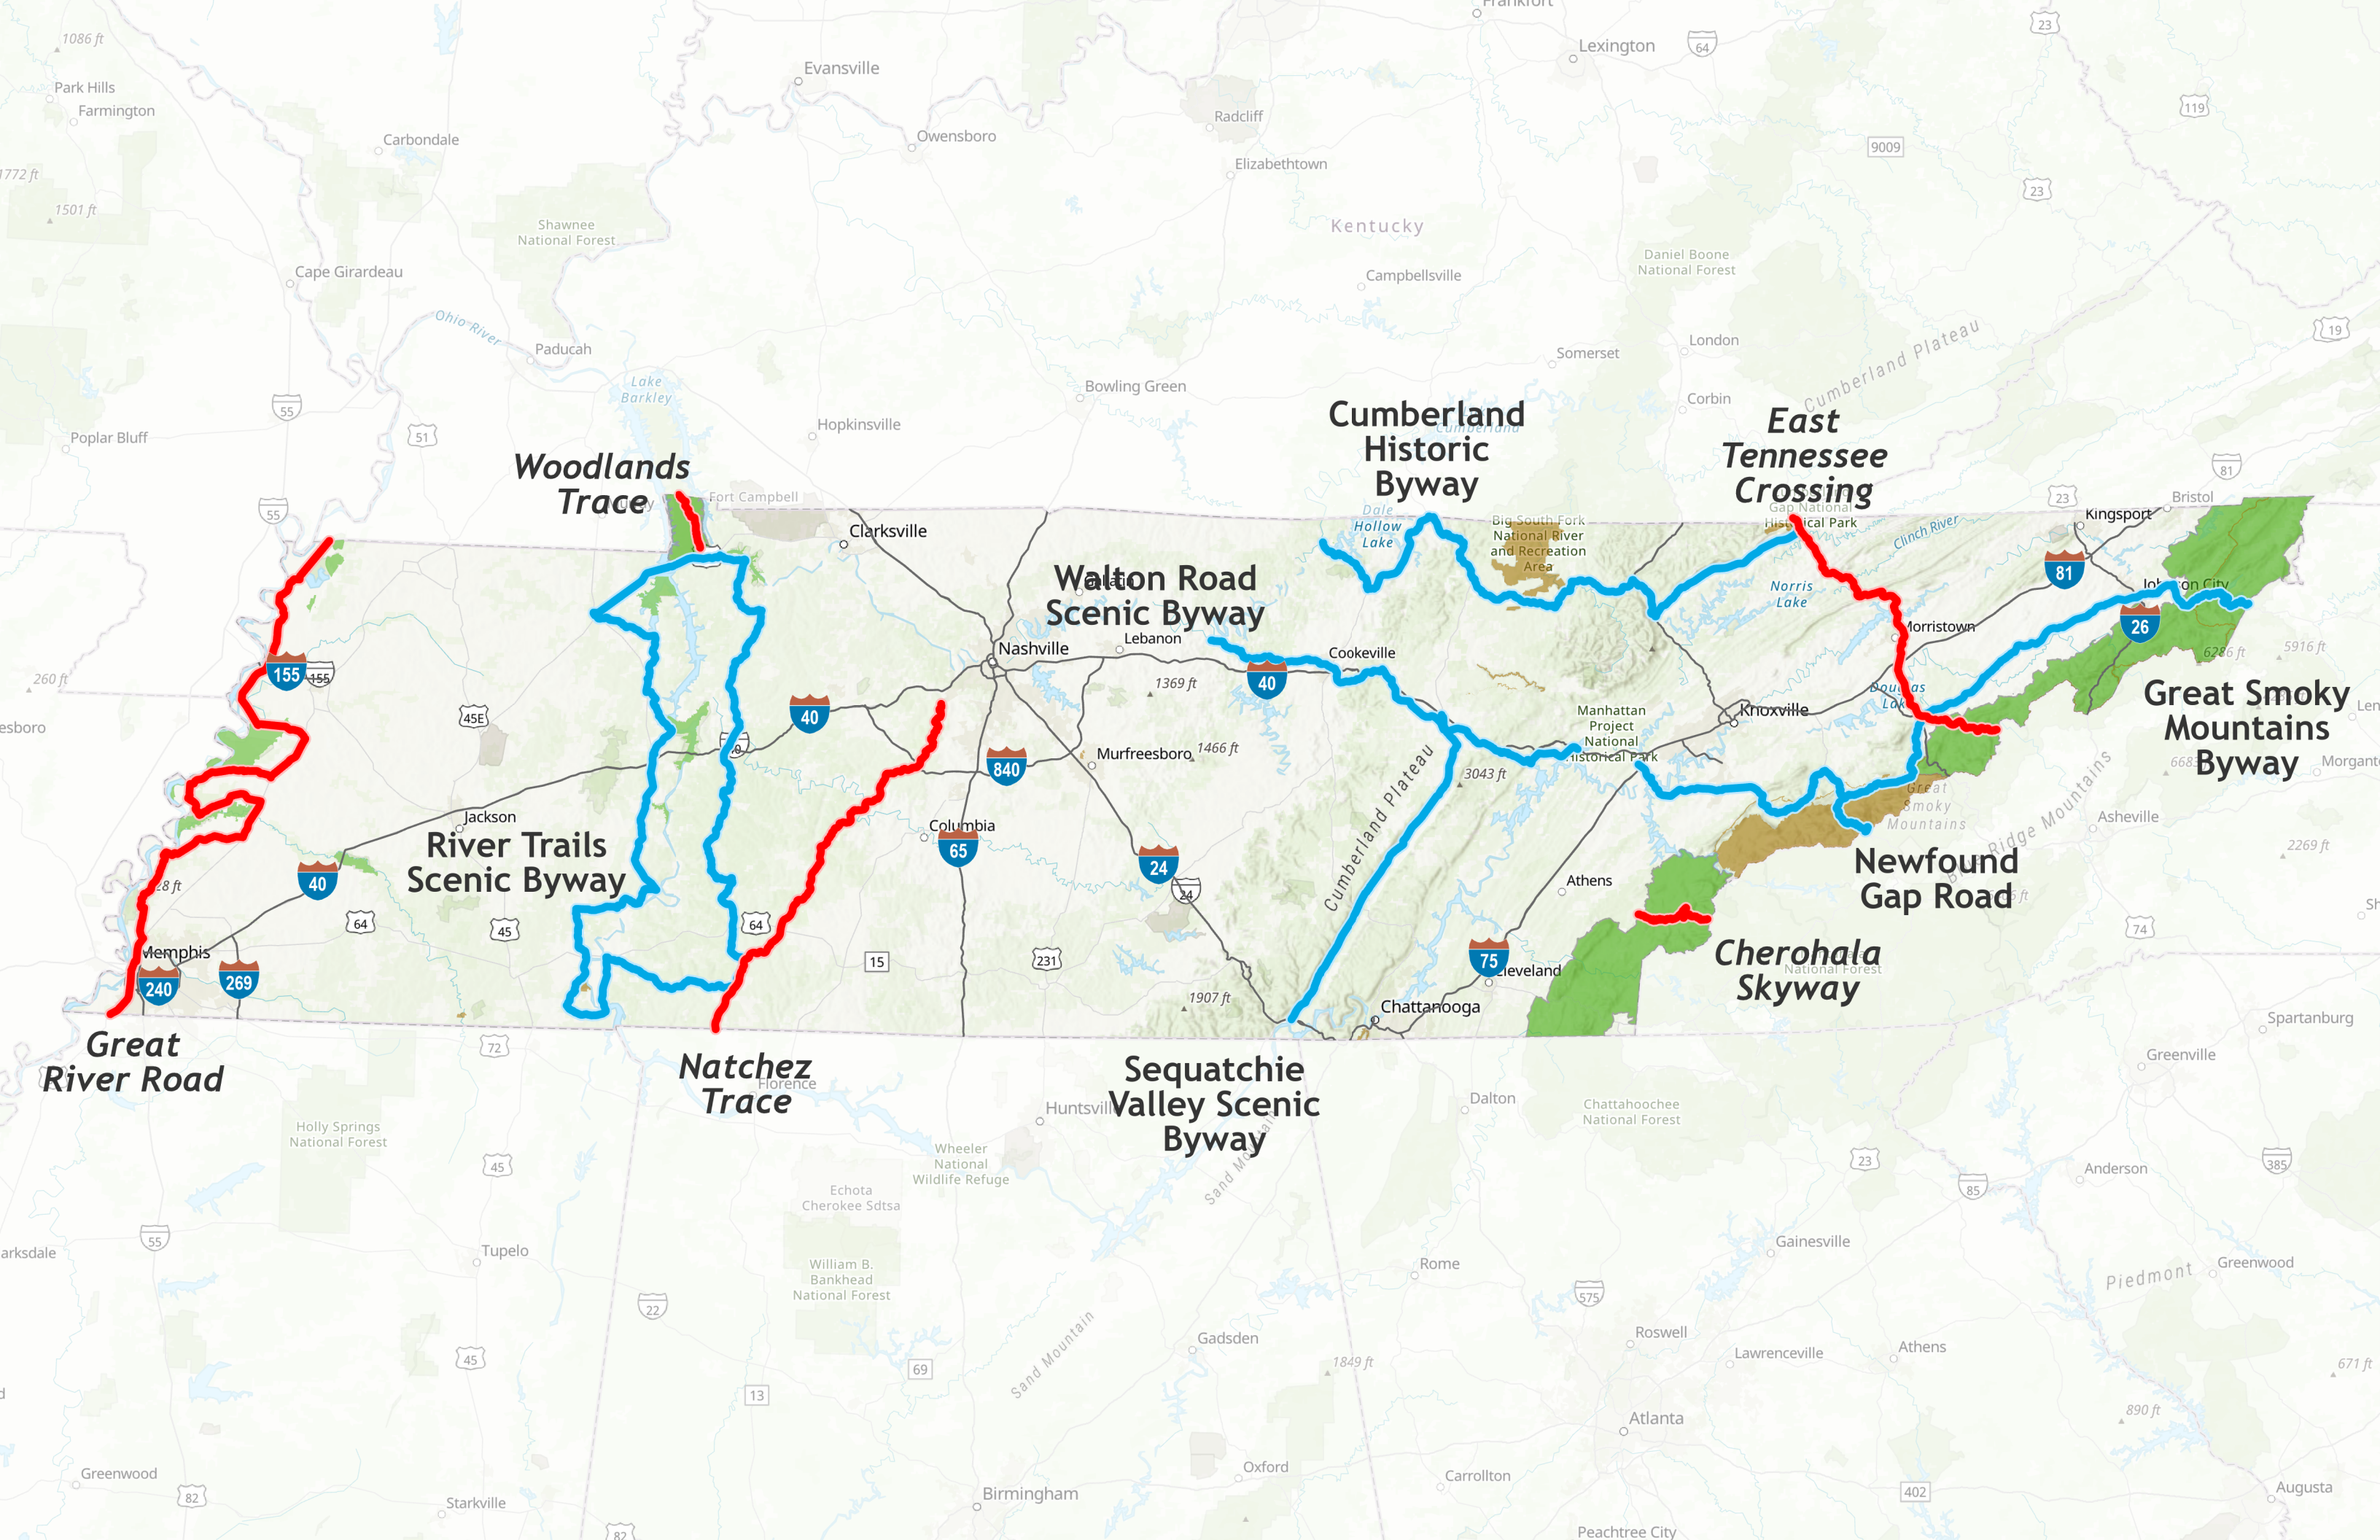

Scenic Byways

Byway

Tennessee Scenic Byway

Byway

National Scenic Byway

Interstate

National Wildlife Refuge

National Forest

National Park

Great River Road

Woodlands Trace

River Trails Scenic Byway

Natchez Trace

Walton Road Scenic Byway

Sequatchie Valley Scenic Byway

Cumberland Historic Byway

East Tennessee Crossing

Cherohala Skyway

Newfound Gap Road

Great Smoky Mountains Byway