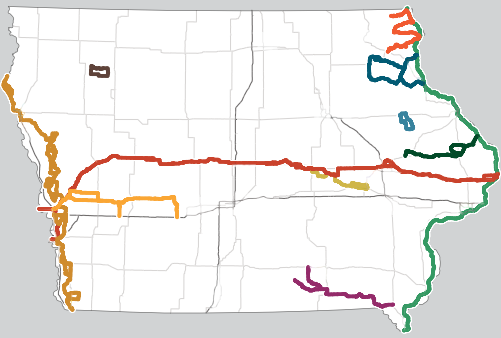

IOWA
BYWAYS

www.iowabyways.org

**NATIONAL
SCENIC BYWAY**

**LOESS HILLS
NATIONAL
SCENIC BYWAY**

**DELAWARE
CROSSING
SCENIC BYWAY**

**DRIFTLESS AREA
SCENIC BYWAY**

**GLACIAL TRAIL
SCENIC BYWAY**

**GRANT WOOD
SCENIC BYWAY**

**HERITAGE
BYWAY**

**HISTORIC HILLS
SCENIC BYWAY**

**IOWA VALLEY
SCENIC BYWAY**

**RIVER BLUFFS
SCENIC BYWAY**

**WESTERN SKIES
SCENIC BYWAY**