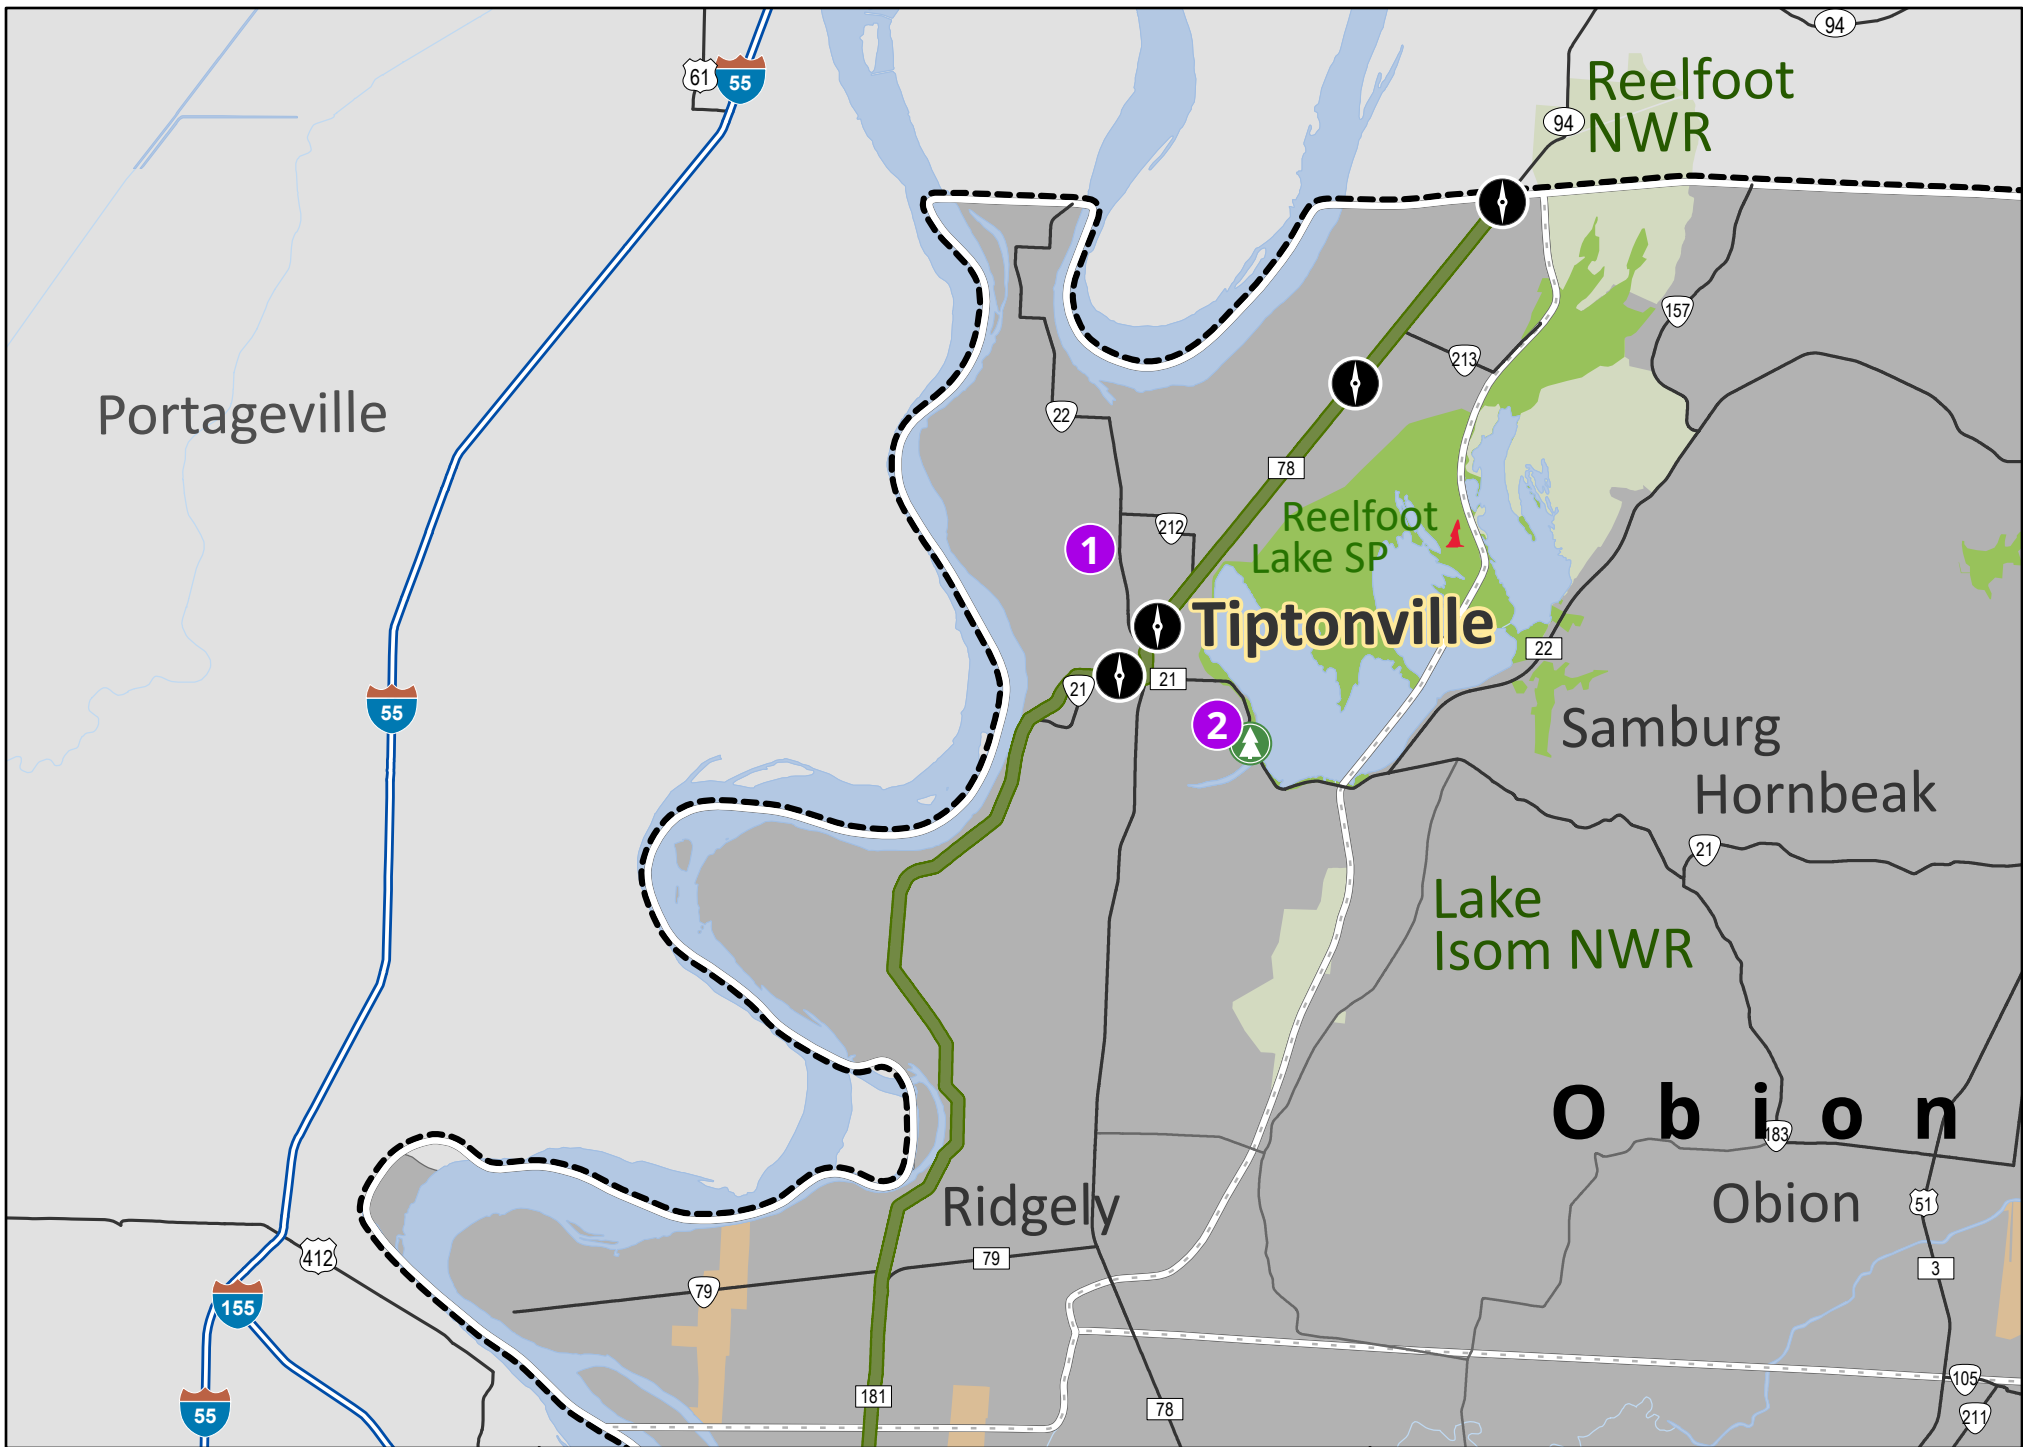

↑
Shelby County

- 11 Chucalissa and the C.H. Nash Museum
- 13 Graceland
- 16 Stax Records

↑ **Shelby County
Inset**

- | | |
|---|--|
| 7 Memphis in May International Festival & Barbecue competition | 12 National Ornamental Metal Museum |
| 8 Major arts district on South Main Memphis | 14 Beale Street |
| 9 Mud Island River Park and Museum | 15 Sun Studios |
| 10 National Civil Rights Museum at Lorraine Motel | 17 Cotton Exchange Museum |

↑
Tipton County

- 4 Alex Haley State Historic Site
- 5 Canaan Baptist Church
- 6 Fort Pillow State Historic Park

↑
Lauderdale County

- 4 Alex Haley State Historic Site
- 5 Canaan Baptist Church
- 6 Fort Pillow State Historic Park

Dyer County

3 Heloise

↑
Lake County

- 1** Island #10 & Jones Chapel Church of Christ Cemetery
- 2** Reelfoot Lake