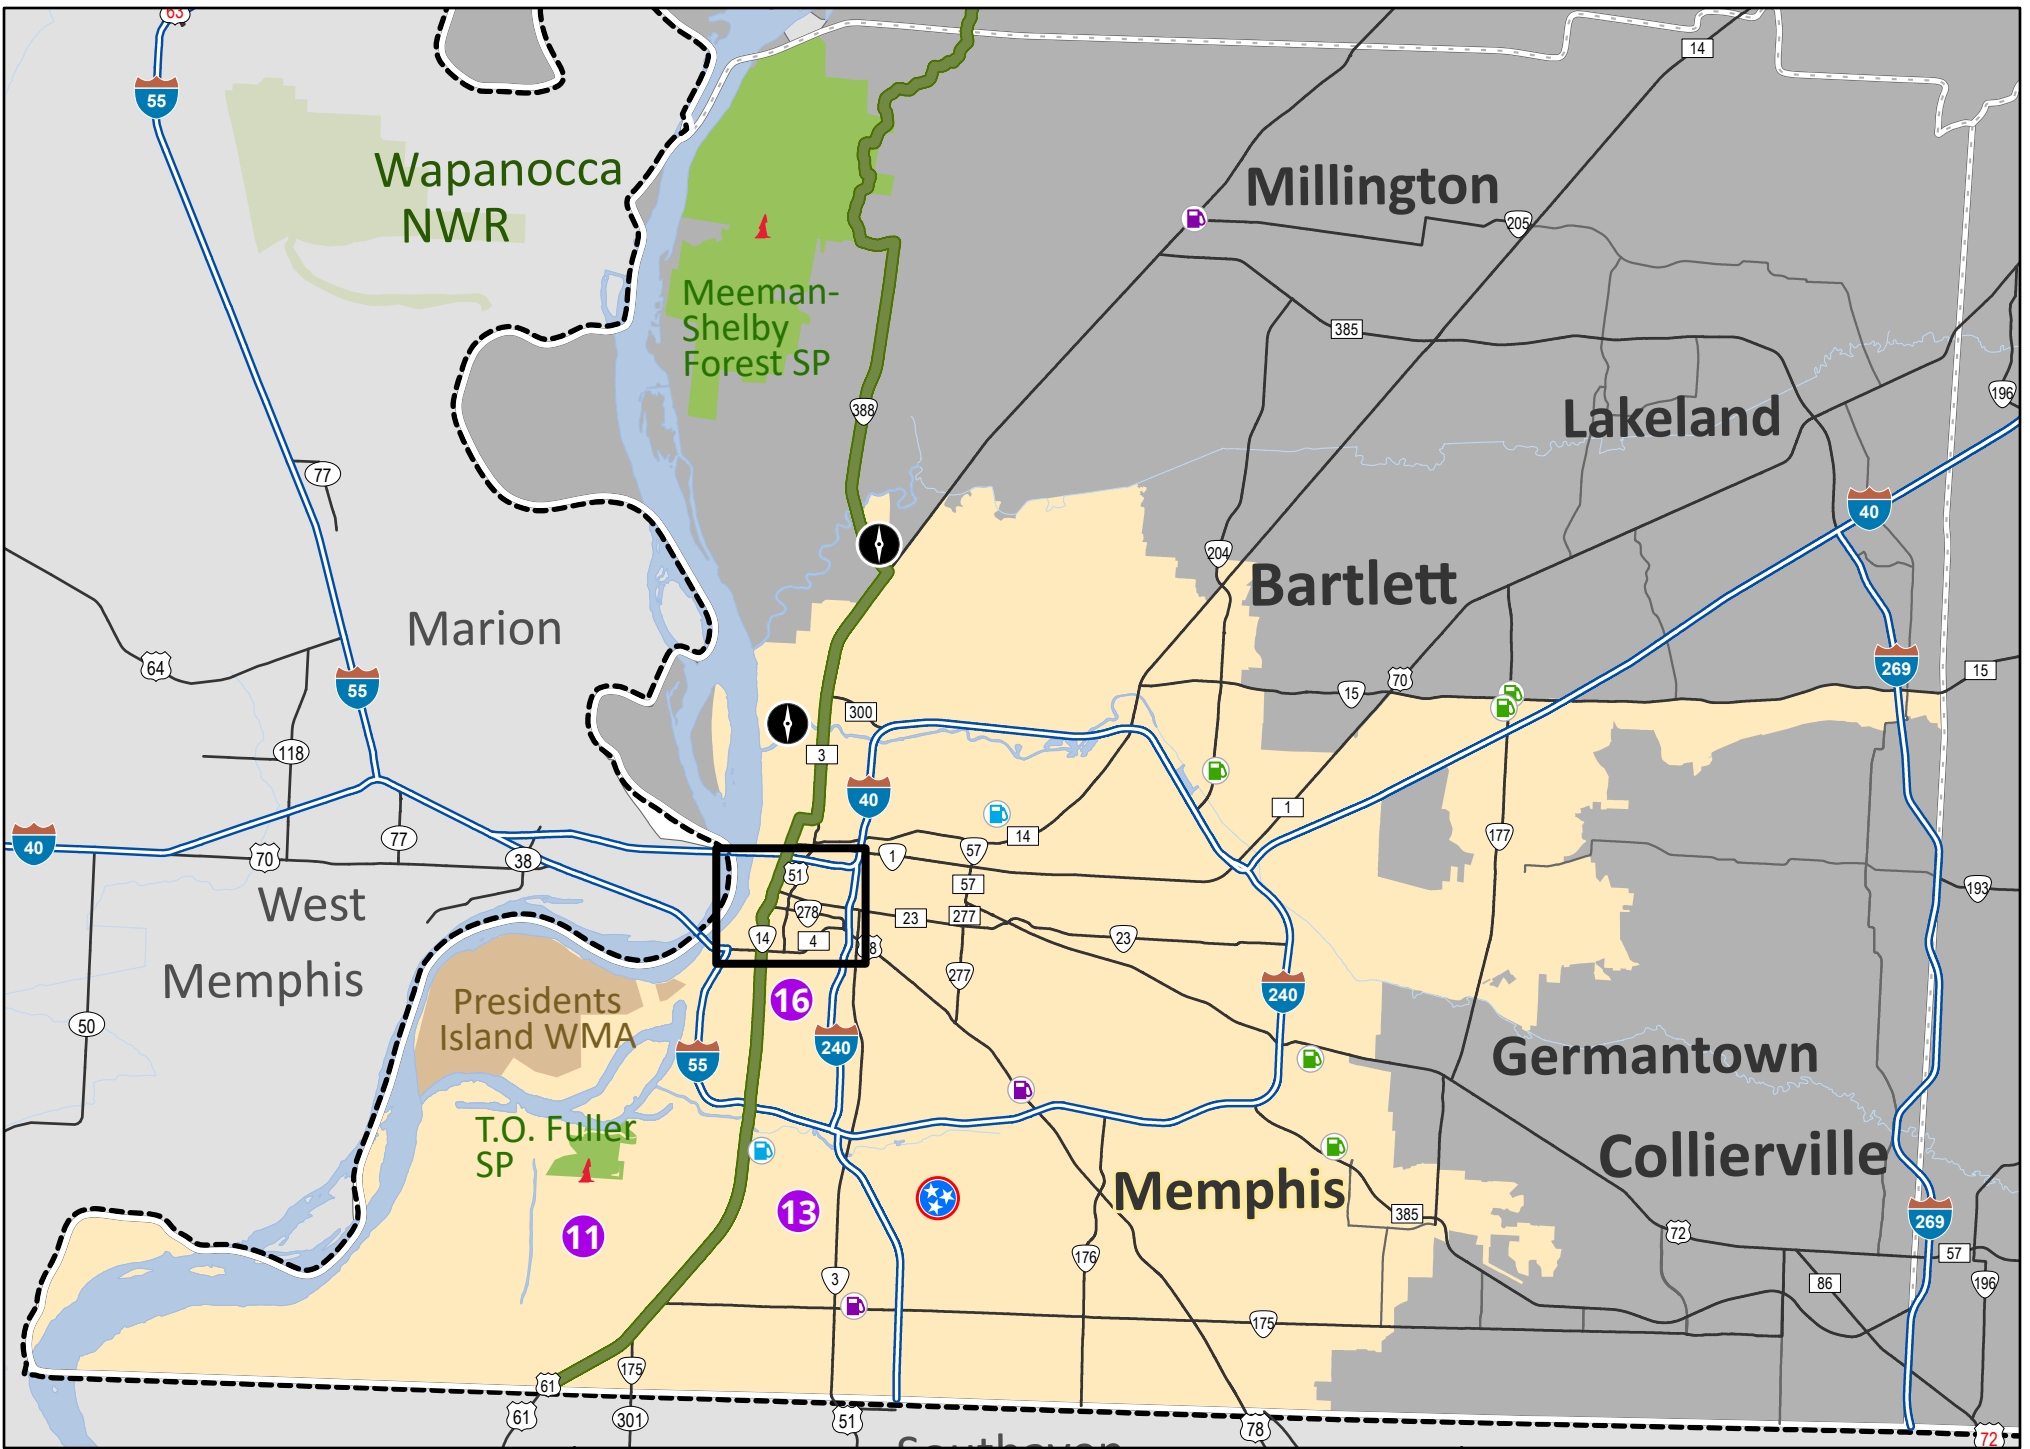

State of Tennessee Great River Road

Maps prepared by:

 Long Range Planning Division
 Data Visualization Office

Type of Fuel

- | | | | | | |
|--|-------------------------|---|-----------------------------|---|----------------------------|
|  | Compressed Natural Gas |  | Great River Rd |  | Discover Trails |
|  | Electric |  | Interstate |  | Visitors Experience Points |
|  | Liquified Petroleum Gas |  | State Route |  | Reelfoot Visitors Center |
|  | City Boundary |  | Local Route |  | Welcome Center |
|  | County Boundaries |  | Rivers |  | Rest Areas |
|  | Tennessee Boundary |  | Water bodies |  | Parking Areas |
|  | Other State Boundaries |  | State Park |  | State Park |
| | |  | Wildlife Management Area | | |
| | |  | National Park, Forest, Area | | |
| | |  | National Wildlife Refuges | | |

↑
Shelby County

- 11 Chucalissa and the C.H. Nash Museum
- 13 Graceland
- 16 Stax Records

↑ **Shelby County
Inset**

- | | |
|---|--|
| 7 Memphis in May International Festival & Barbecue competition | 12 National Ornamental Metal Museum |
| 8 Major arts district on South Main Memphis | 14 Beale Street |
| 9 Mud Island River Park and Museum | 15 Sun Studios |
| 10 National Civil Rights Museum at Lorraine Motel | 17 Cotton Exchange Museum |

↑
Tipton County

- 4 Alex Haley State Historic Site
- 5 Canaan Baptist Church
- 6 Fort Pillow State Historic Park

↑
Lauderdale County

- 4 Alex Haley State Historic Site
- 5 Canaan Baptist Church
- 6 Fort Pillow State Historic Park

Dyer County

3 Heloise

↑
Lake County

- 1** Island #10 & Jones Chapel Church of Christ Cemetery
- 2** Reelfoot Lake