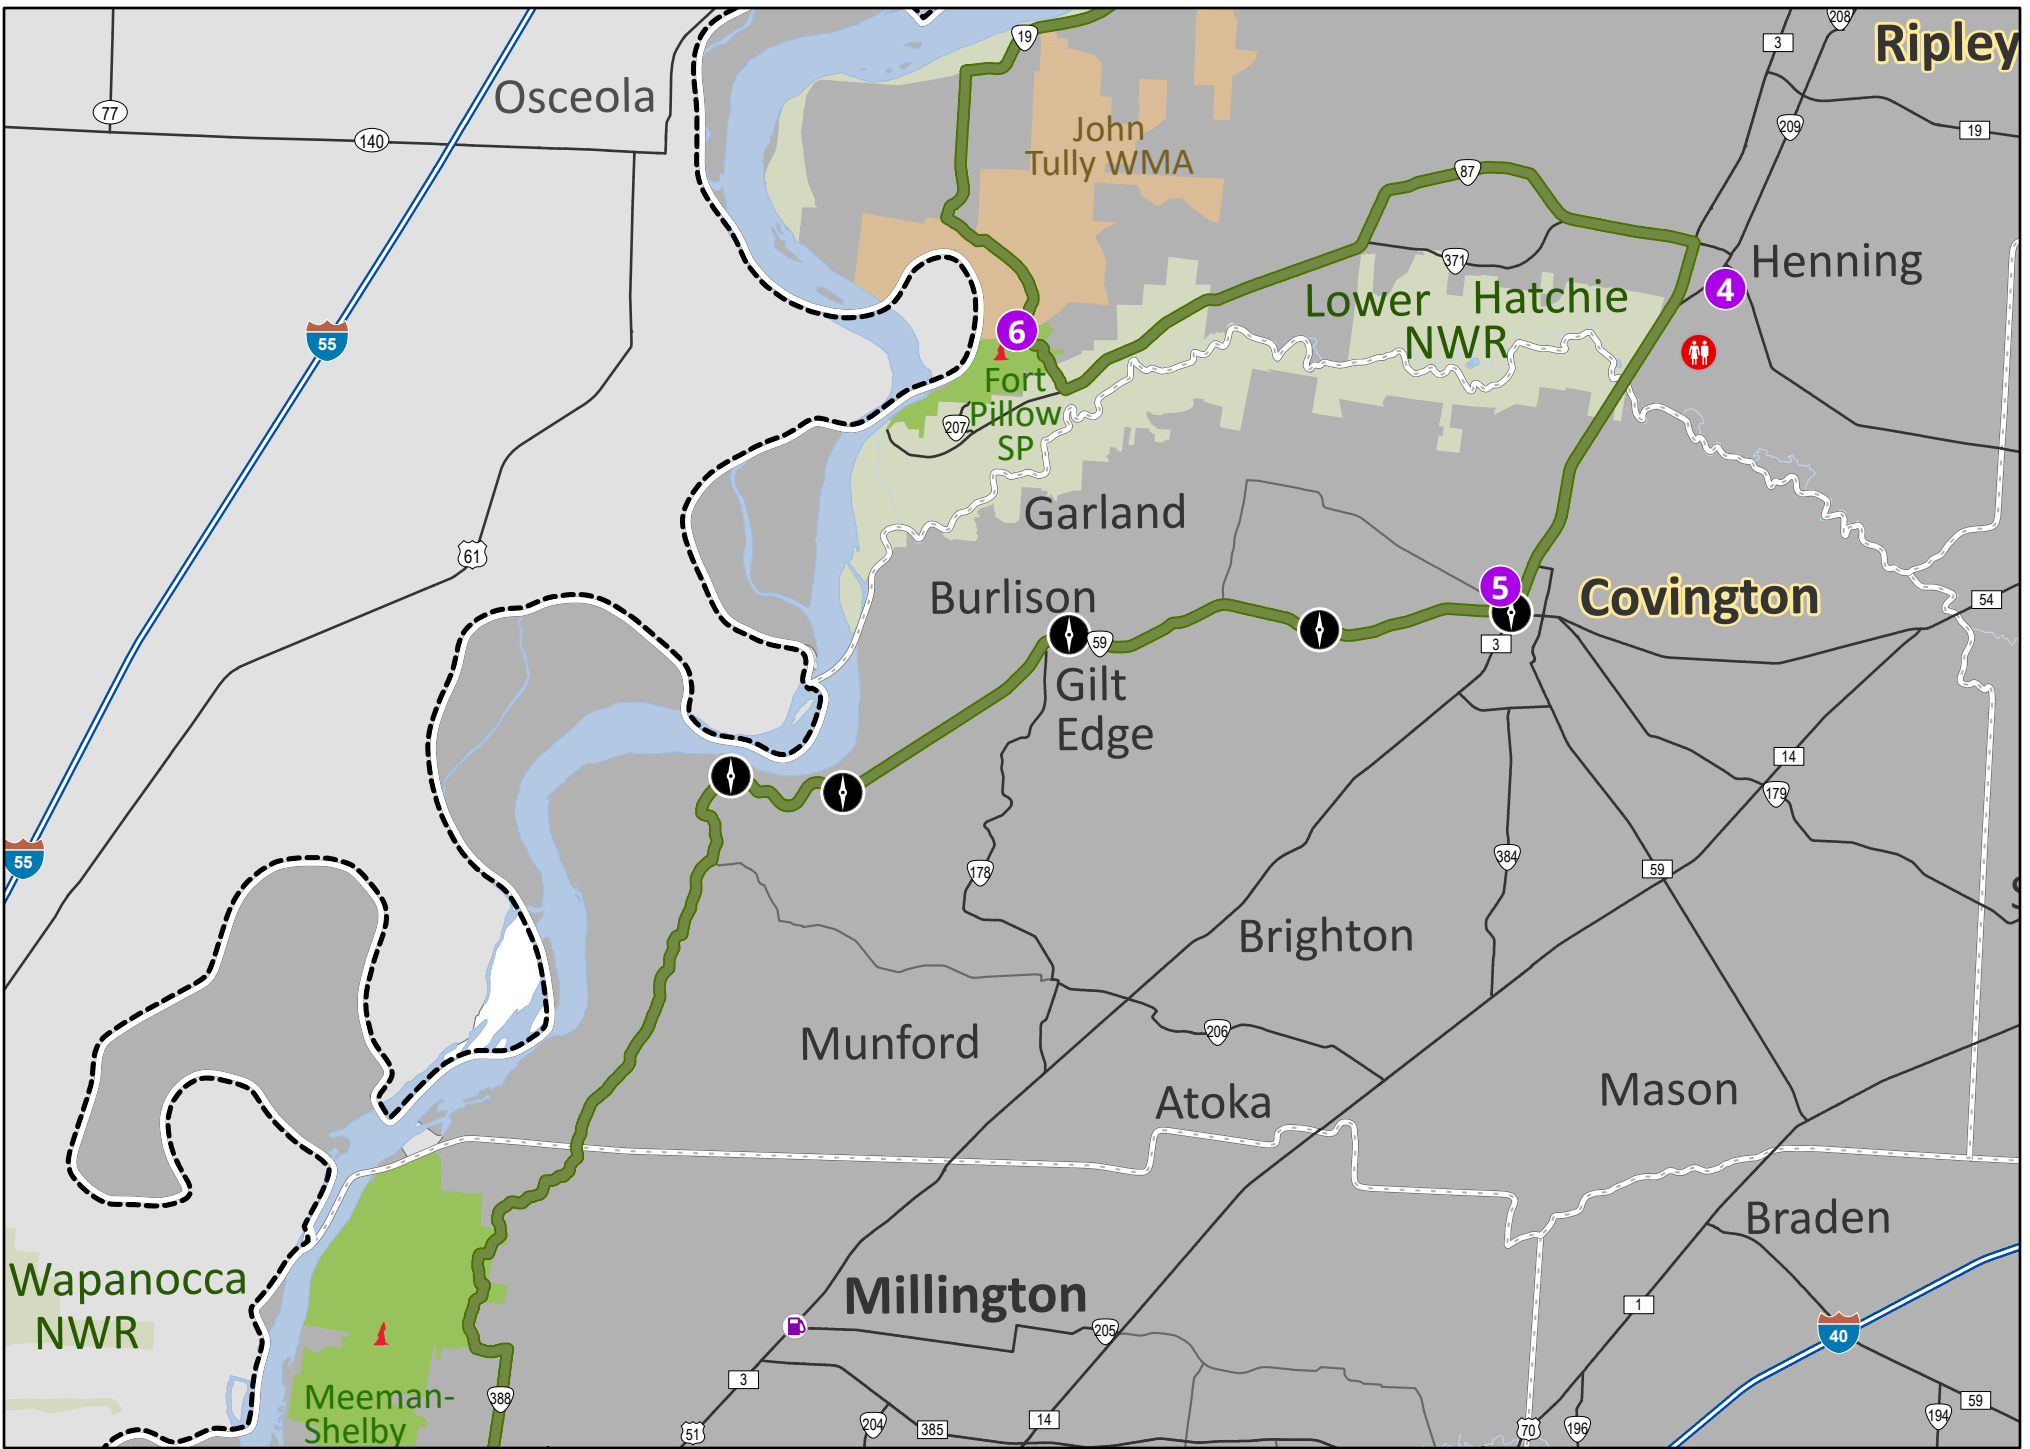

↑
Shelby County

- 11 Chucalissa and the C.H. Nash Museum
- 13 Graceland
- 16 Stax Records

↑ **Shelby County
Inset**

- | | |
|---|--|
| 7 Memphis in May International Festival & Barbecue competition | 12 National Ornamental Metal Museum |
| 8 Major arts district on South Main Memphis | 14 Beale Street |
| 9 Mud Island River Park and Museum | 15 Sun Studios |
| 10 National Civil Rights Museum at Lorraine Motel | 17 Cotton Exchange Museum |

↑
Tipton County

- 4 Alex Haley State Historic Site
- 5 Canaan Baptist Church
- 6 Fort Pillow State Historic Park

↑
Lauderdale County

- 4 Alex Haley State Historic Site
- 5 Canaan Baptist Church
- 6 Fort Pillow State Historic Park