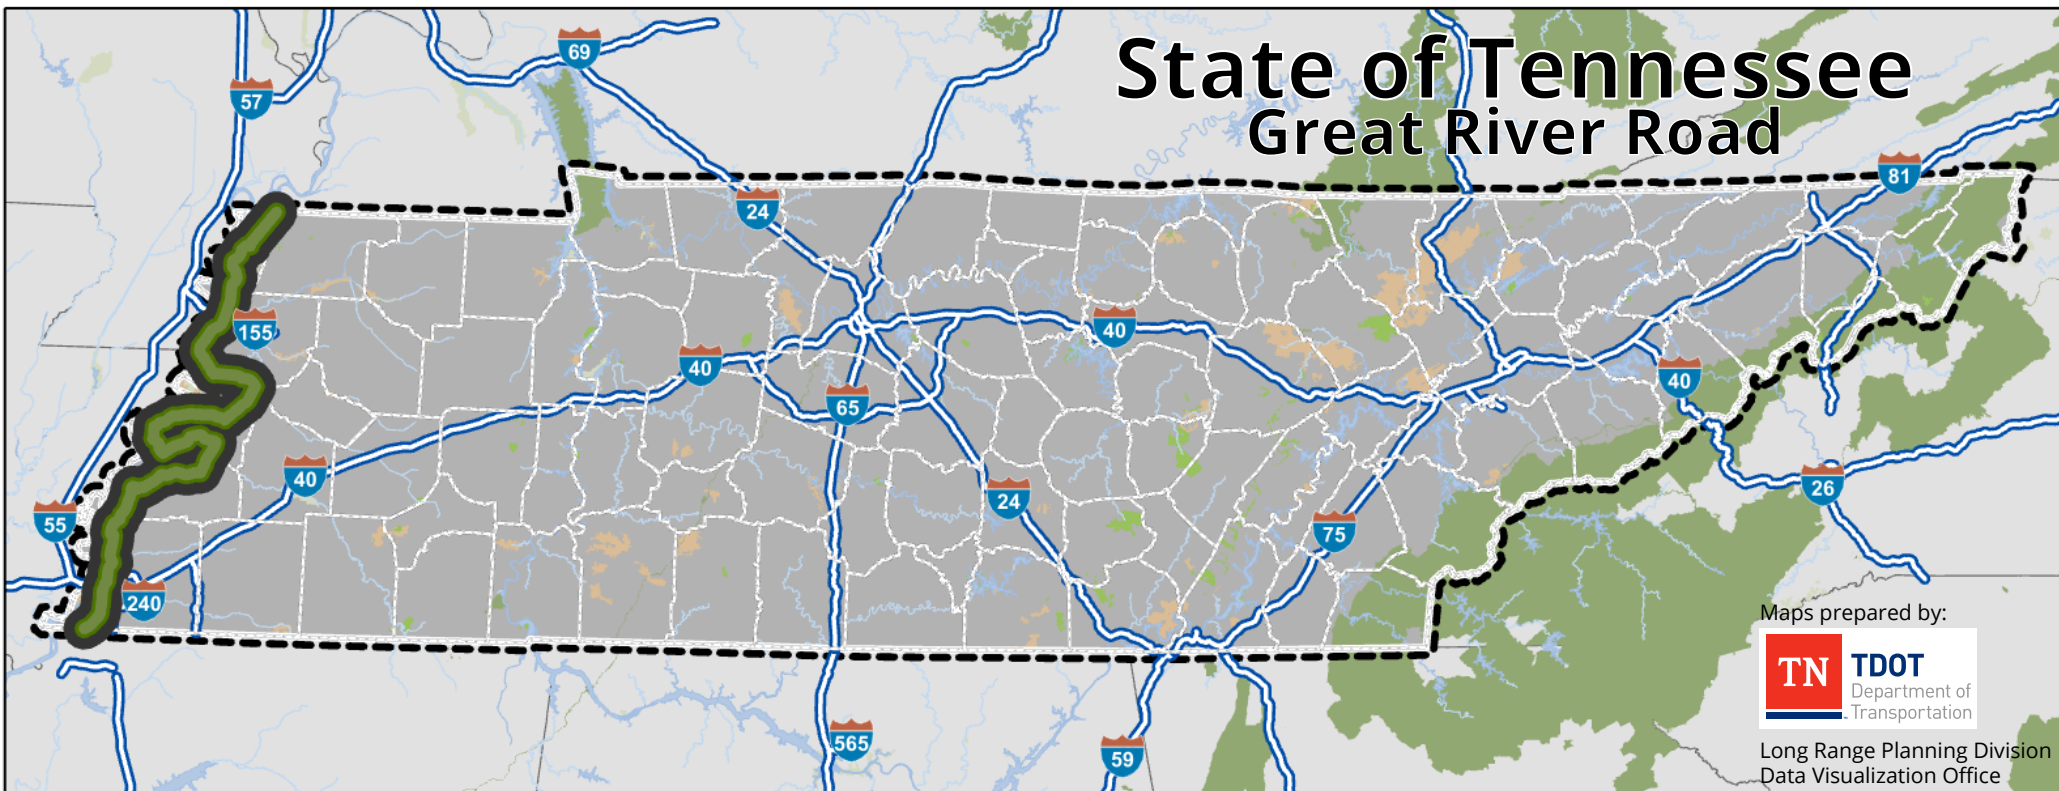

State of Tennessee Great River Road

Maps prepared by:

 Long Range Planning Division
 Data Visualization Office

Type of Fuel

- | | | | | | |
|--|-------------------------|---|-----------------------------|---|----------------------------|
|  | Compressed Natural Gas |  | Great River Rd |  | Discover Trails |
|  | Electric |  | Interstate |  | Visitors Experience Points |
|  | Liquified Petroleum Gas |  | State Route |  | Reelfoot Visitors Center |
|  | City Boundary |  | Local Route |  | Welcome Center |
|  | County Boundaries |  | Rivers |  | Rest Areas |
|  | Tennessee Boundary |  | Water bodies |  | Parking Areas |
|  | Other State Boundaries |  | State Park |  | State Park |
| | |  | Wildlife Management Area | | |
| | |  | National Park, Forest, Area | | |
| | |  | National Wildlife Refuges | | |

↑
Tipton County

- 4 Alex Haley State Historic Site
- 5 Canaan Baptist Church
- 6 Fort Pillow State Historic Park

↑
Lauderdale County

- 4 Alex Haley State Historic Site
- 5 Canaan Baptist Church
- 6 Fort Pillow State Historic Park

Dyer County

3 Heloise

↑
Lake County

- 1** Island #10 & Jones Chapel Church of Christ Cemetery
- 2** Reelfoot Lake