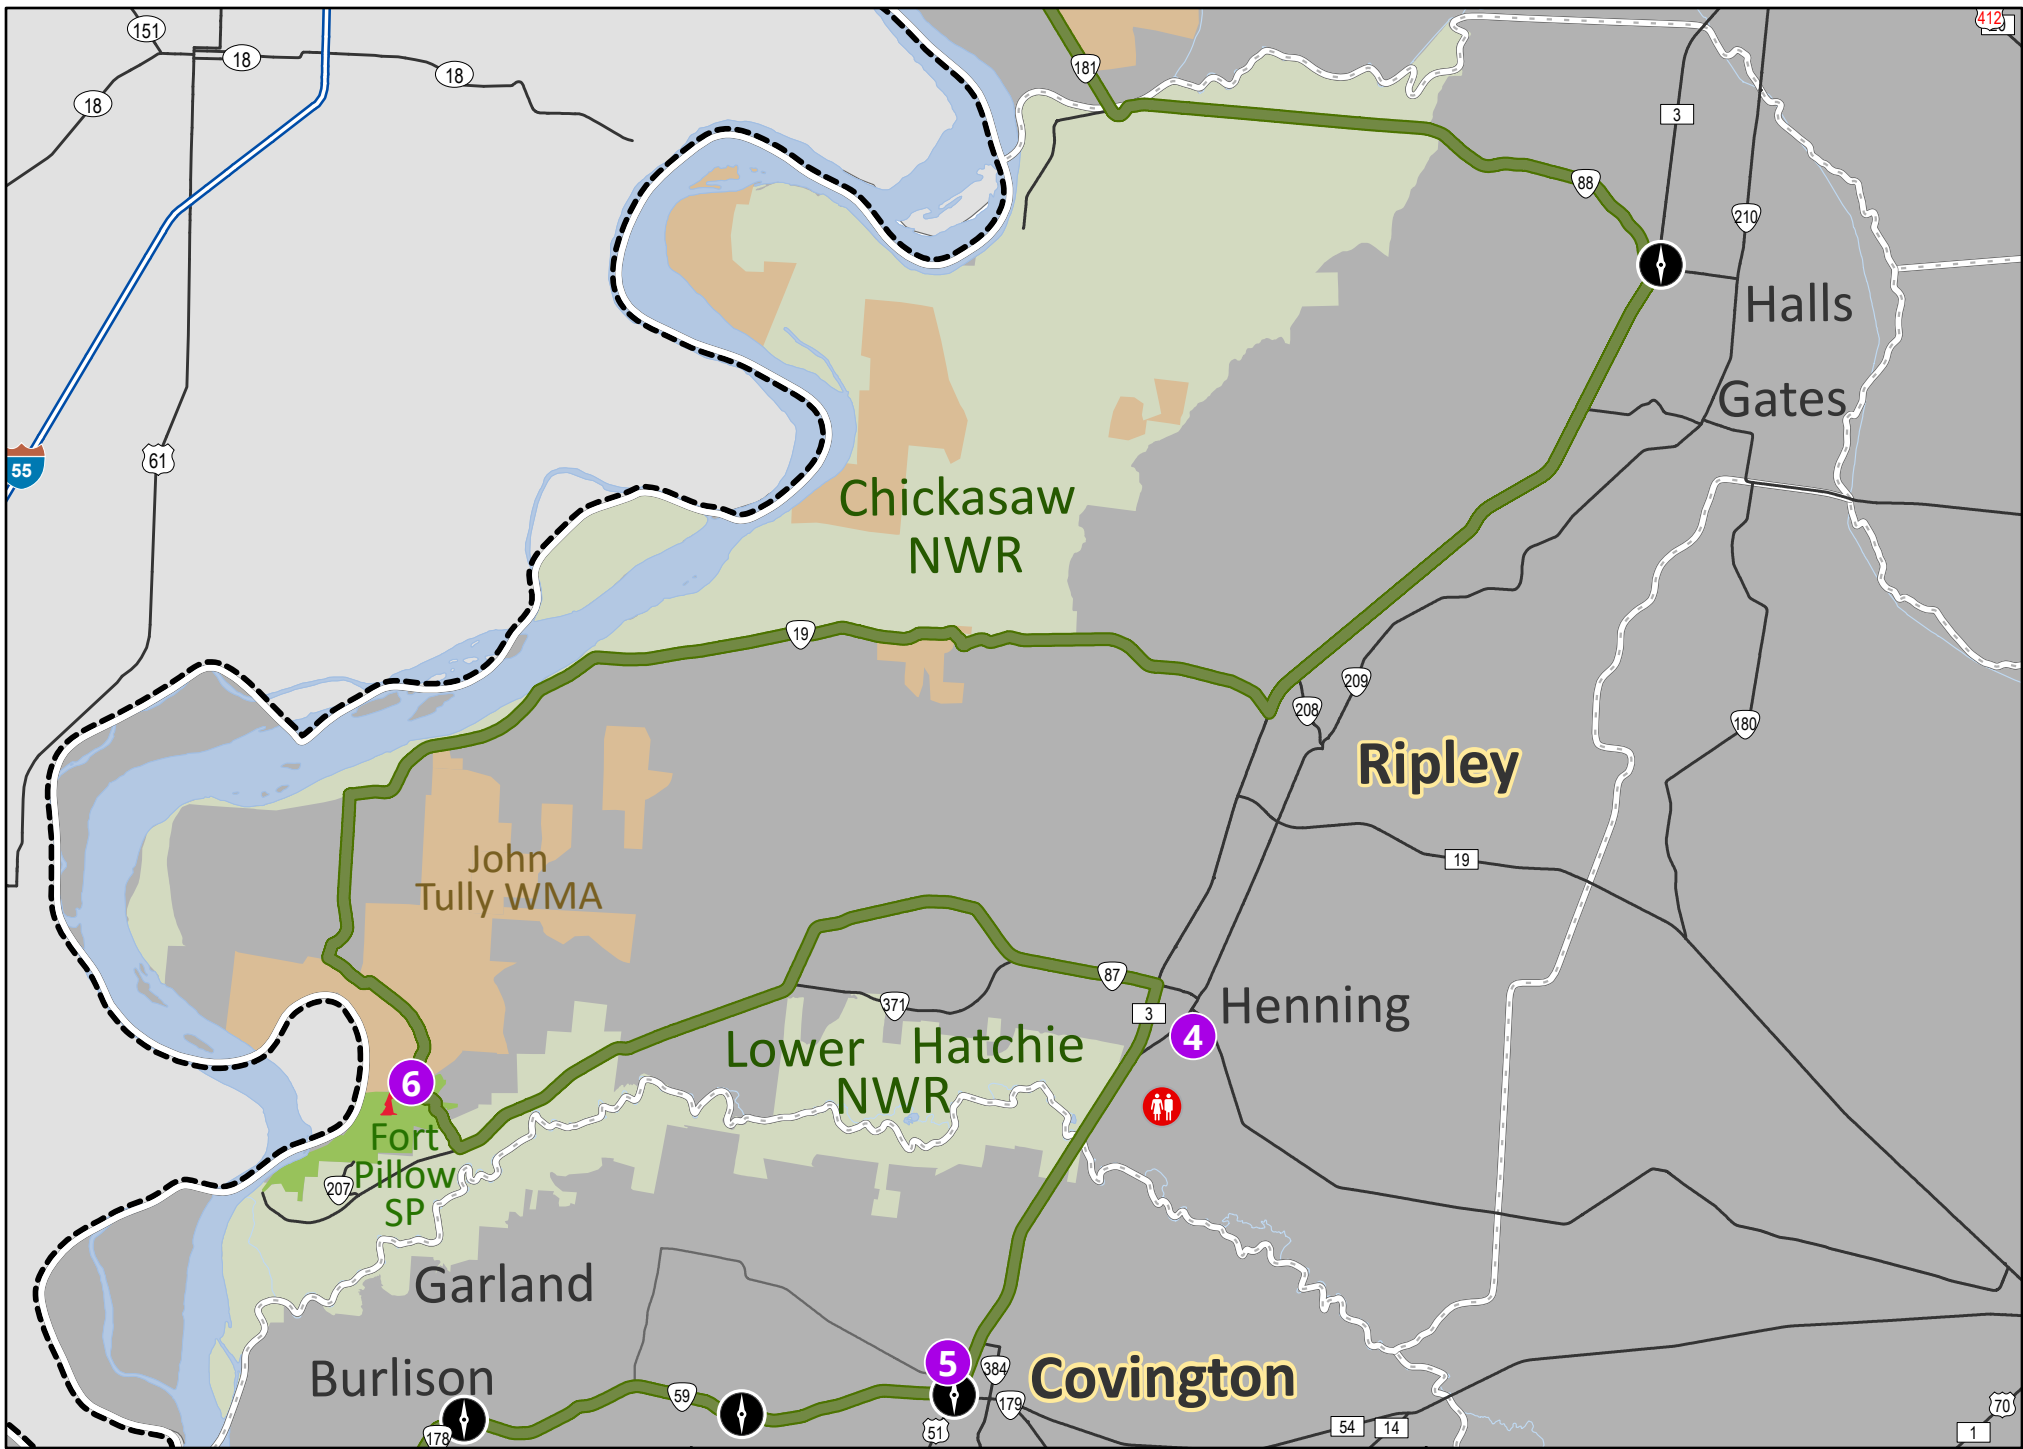

↑
Shelby County

- 11 Chucalissa and the C.H. Nash Museum
- 13 Graceland
- 16 Stax Records

↑ **Shelby County
Inset**

- | | |
|---|--|
| 7 Memphis in May International Festival & Barbecue competition | 12 National Ornamental Metal Museum |
| 8 Major arts district on South Main Memphis | 14 Beale Street |
| 9 Mud Island River Park and Museum | 15 Sun Studios |
| 10 National Civil Rights Museum at Lorraine Motel | 17 Cotton Exchange Museum |

↑
Tipton County

- 4 Alex Haley State Historic Site
- 5 Canaan Baptist Church
- 6 Fort Pillow State Historic Park

↑
Lauderdale County

- 4 Alex Haley State Historic Site
- 5 Canaan Baptist Church
- 6 Fort Pillow State Historic Park