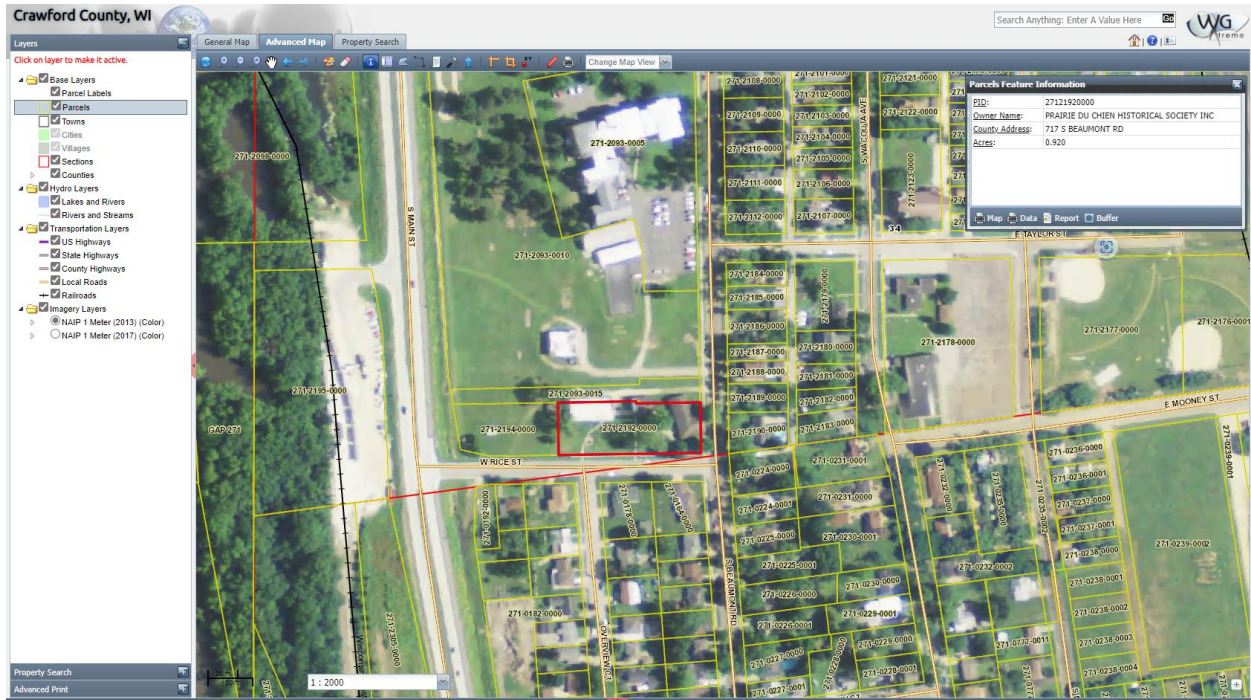

Tax parcel maps

(Show extent of the property, access points, parking, etc.)