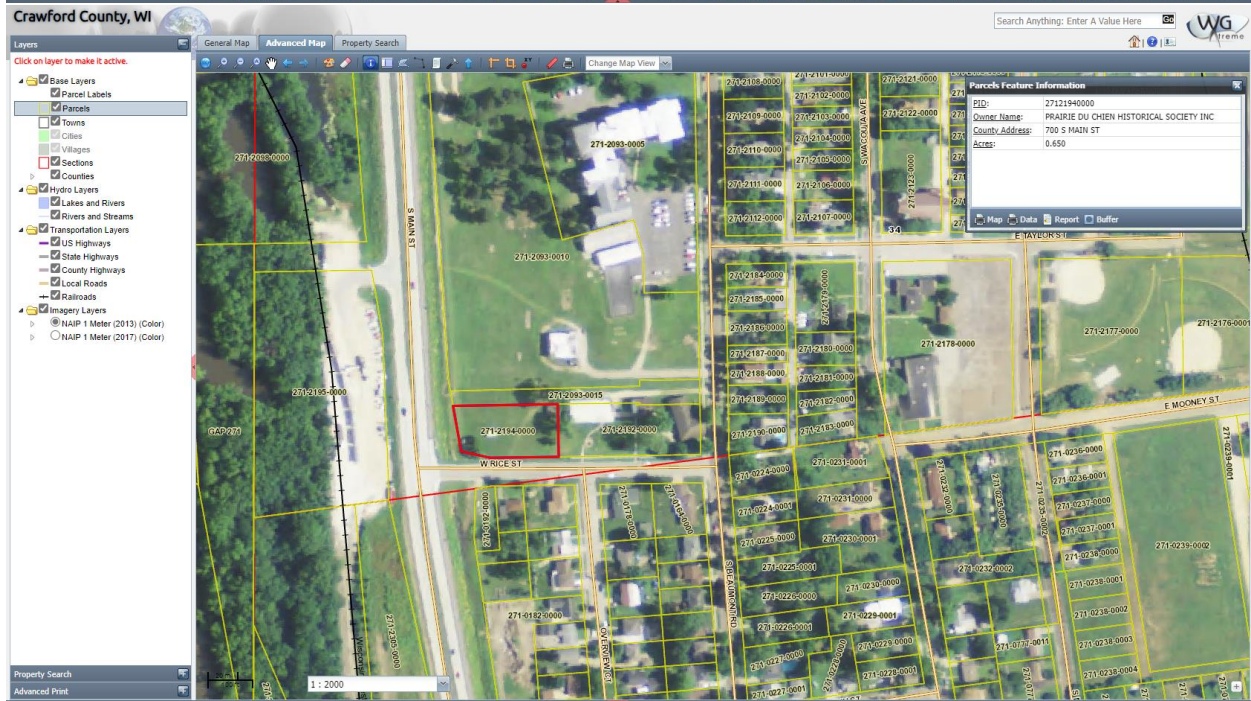

Tax parcel maps

(Show extent of the property, access points, parking, etc.)