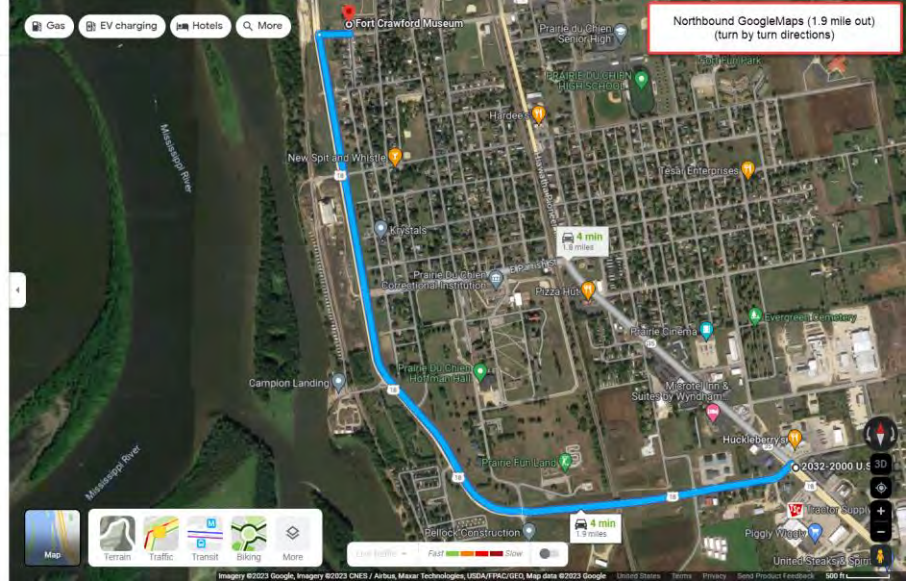

GoogleMaps directions/view

(Show main highways, should provide directions to and from the Great River Road)

← from 2032-2000 US-18, Prairie du Chien, WI 53821
to Fort Crawford Museum, 717 S Beaumont Rd, Pr...

4 min (1.9 miles)
via US-18
Fastest route now due to traffic conditions

2032-2000 US-18
Prairie du Chien, WI 53821

- ↑ Head northwest on US-18 W toward E Lapointe St
59 ft
- ← Turn left onto US-18
1.8 mi
- ↪ Turn right onto W Rice St
Destination will be on the left
364 ft

Fort Crawford Museum
717 S Beaumont Rd, Prairie du Chien, WI 53821

← from WI-35, Prairie du Chien, WI 53821
to Fort Crawford Museum, 717 S Beaumont Rd, Pr...

3 min (1.1 miles)
via E Wisconsin St and US-18
3 min without traffic

WI-35
Prairie du Chien, WI 53821

- ↑ Head south on Hiawatha Pioneer Trl/S Marquette Rd
266 ft
- ↻ At the traffic circle, take the 1st exit onto E Wisconsin St
0.4 mi
- ← Turn left onto US-18
0.5 mi
- ← Turn left onto W Rice St
Destination will be on the left
407 ft