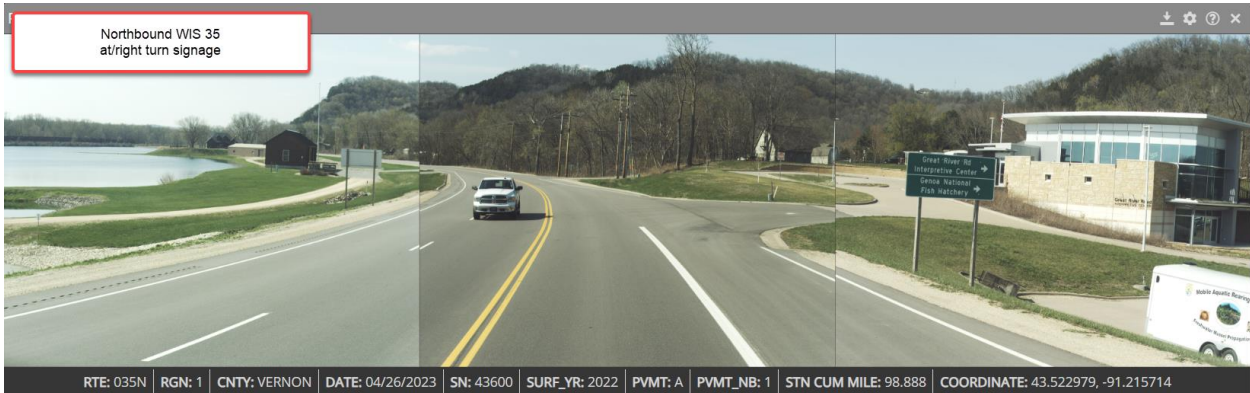

Southbound GoogleMaps (1.0 mile out)
(located on Great River Road)

Signing – GIS map

(Provide details like latitude/longitude, location, age, condition, etc.)

Three signs that are state issued/installed were not currently logged into GIS – those are noted in the picture section and will be loaded into GIS.

Signing – Picture inventory

(Include all signs leading to/from the Great River Road to the IC (ahead, at/turn, etc.)

Missing from GIS

Missing from GIS

Logged in GIS

Missing from GIS