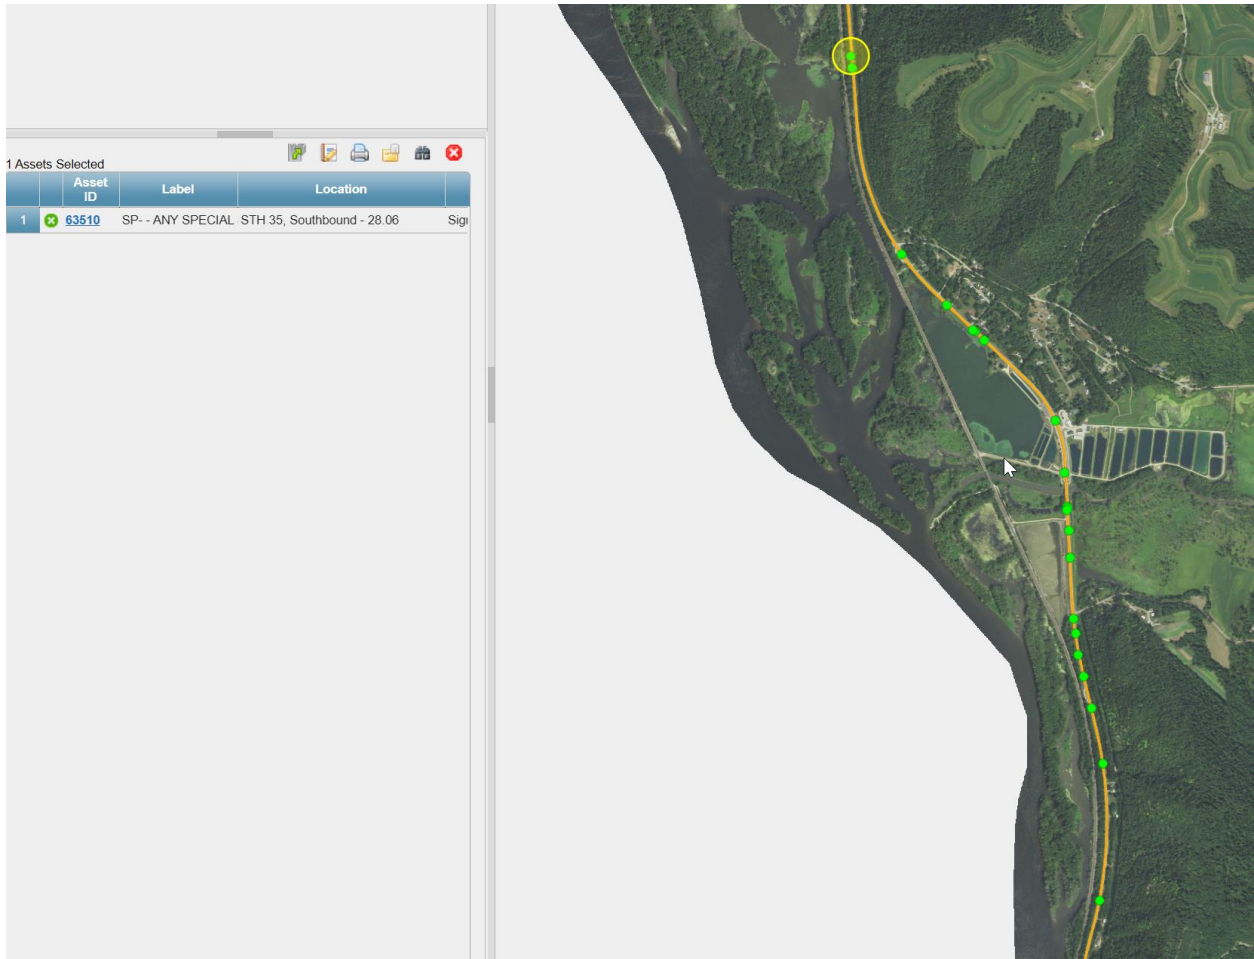

Northbound GoogleMaps (1.0 mile out)
(located on Great River Road)

← from 5336 Wi-35, Genoa, WI 54632
to Great River Road Interpretive Center, S5524 WI-35

1 min (1.0 mile)
via Wi-35 S
Fastest route now due to traffic conditions

5336 Wi-35
Genoa, WI 54632

↑ Head south on Wi-35 S toward Mundsack Rd
Destination will be on the left
1.0 mi

Great River Road Interpretive Center
S5524 WI-35, Genoa, WI 54632

5336 Wisconsin 35
Mundsack Rd
Genoa National Fish Hatchery
Great River Road Interpretive Center

Southbound GoogleMaps (1.0 mile out)
(located on Great River Road)

Signing – GIS map

(Provide details like latitude/longitude, location, age, condition, etc.)

Three signs that are state issued/installed were not currently logged into GIS – those are noted in the picture section and will be loaded into GIS.

Signing – Picture inventory

(Include all signs leading to/from the Great River Road to the IC (ahead, at/turn, etc.)

Missing from GIS

Missing from GIS

Logged in GIS

Missing from GIS