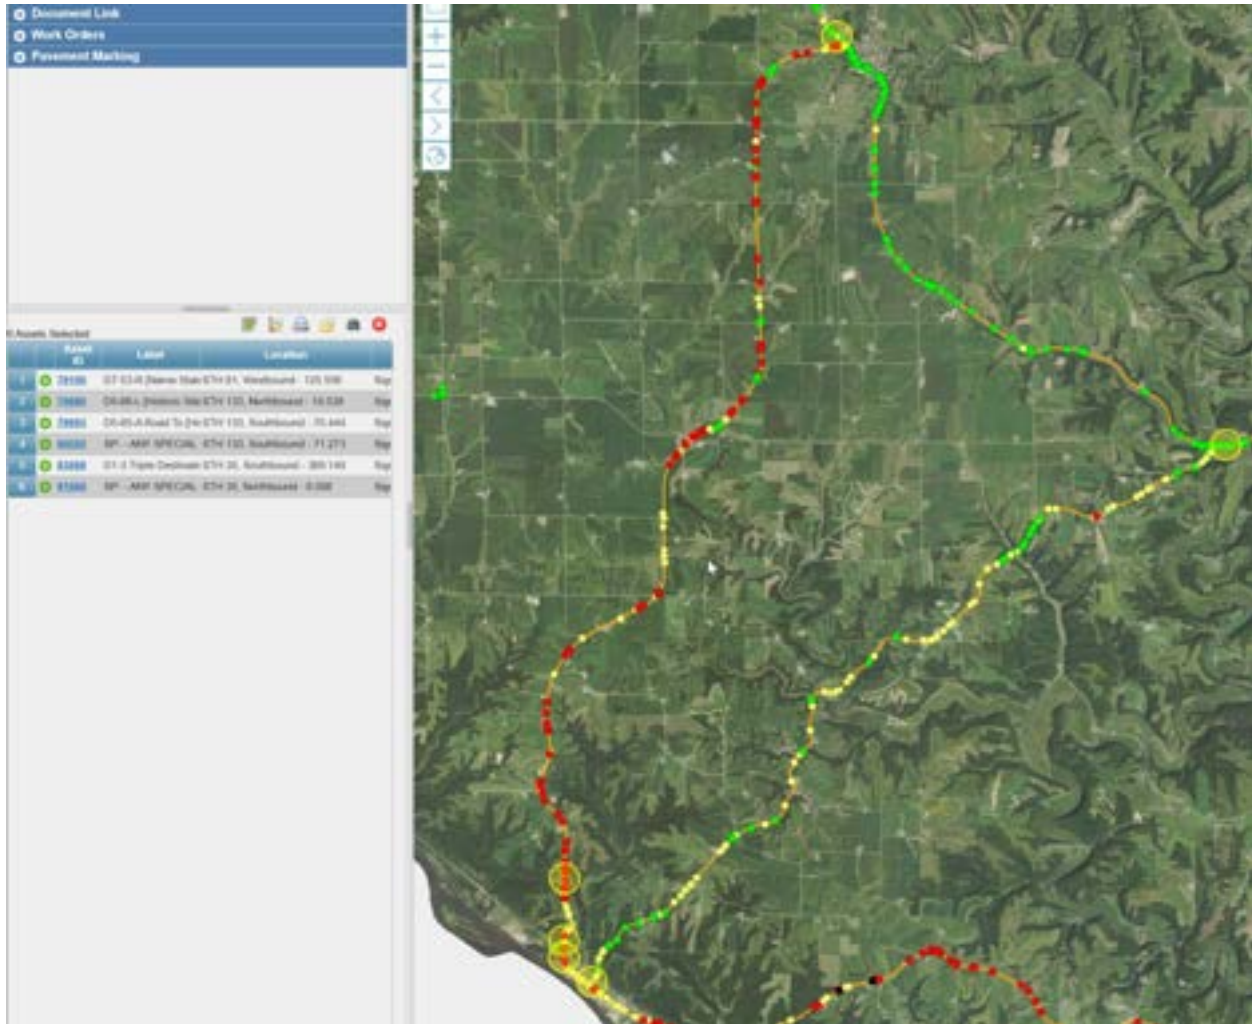

Signing – GIS map

(Provide details like latitude/longitude, location, age, condition, etc.)

One sign that is state issued/installed was not currently logged into GIS – this is noted in the picture section and will be loaded into GIS.