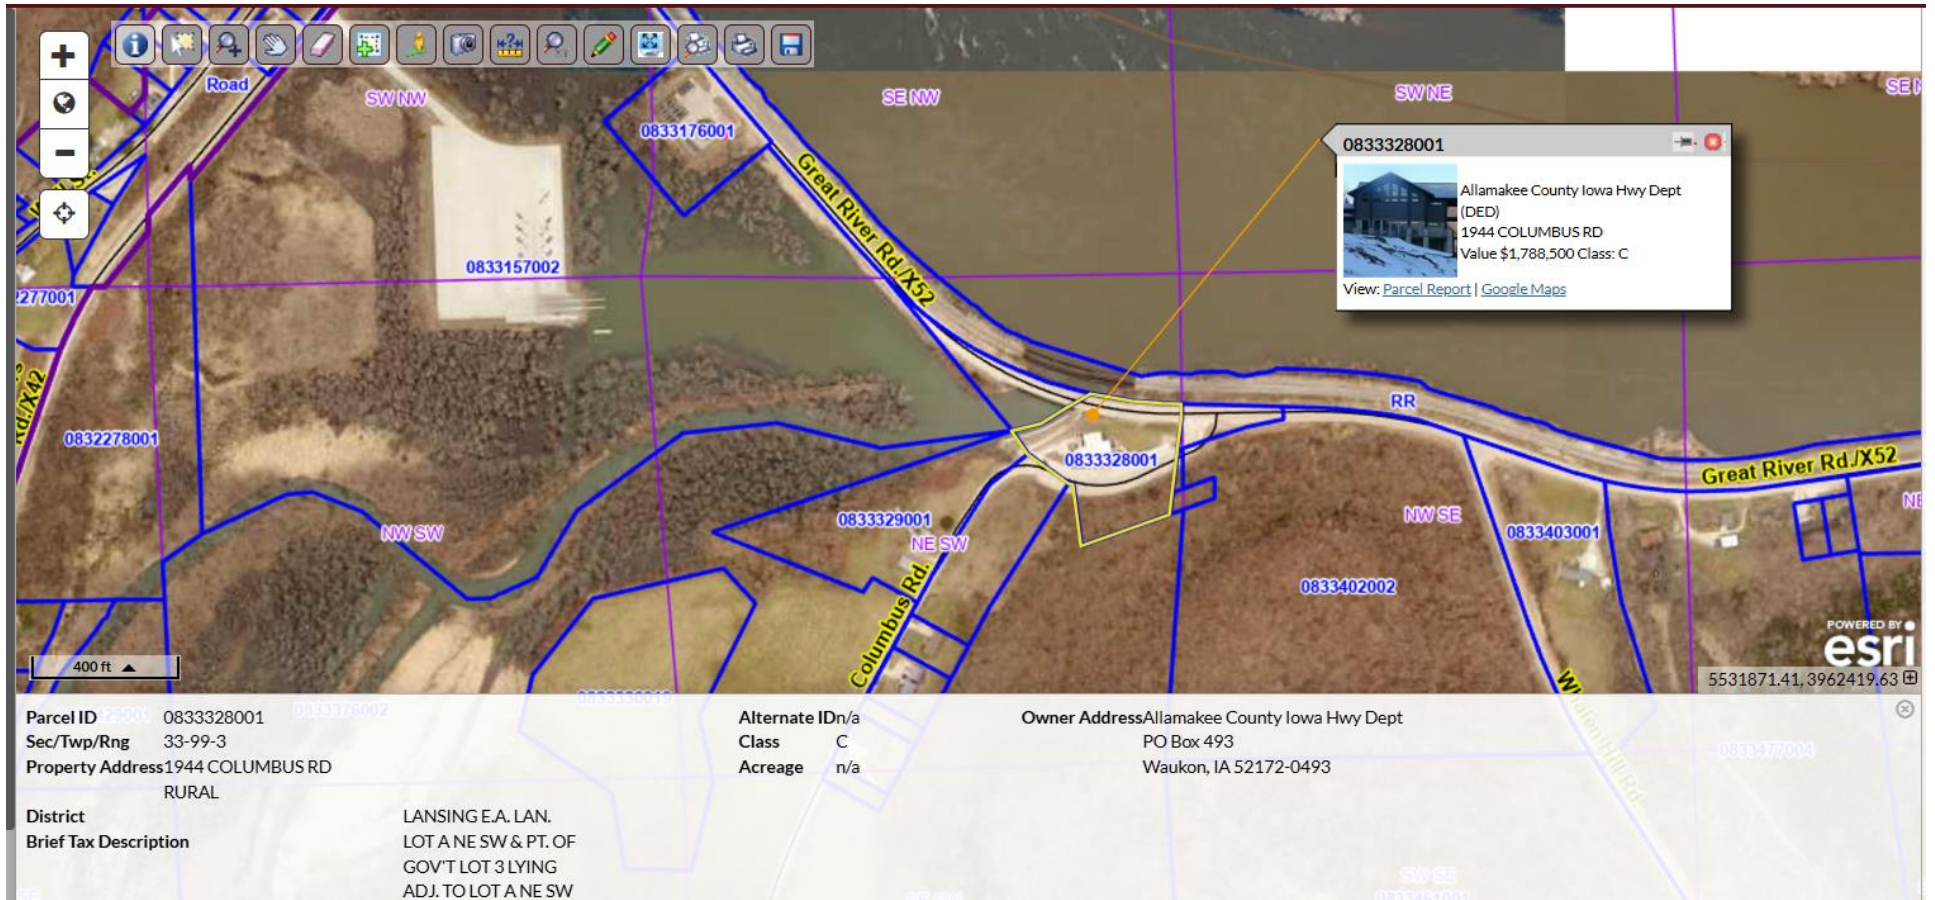

DRIFTLESS AREA EDUCATION AND VISITOR CENTER: 1944 COLUMBUS RD, LANSING, IA 52151

Interpretative Center's main entrance on the south side of the building and has full parking on-site.