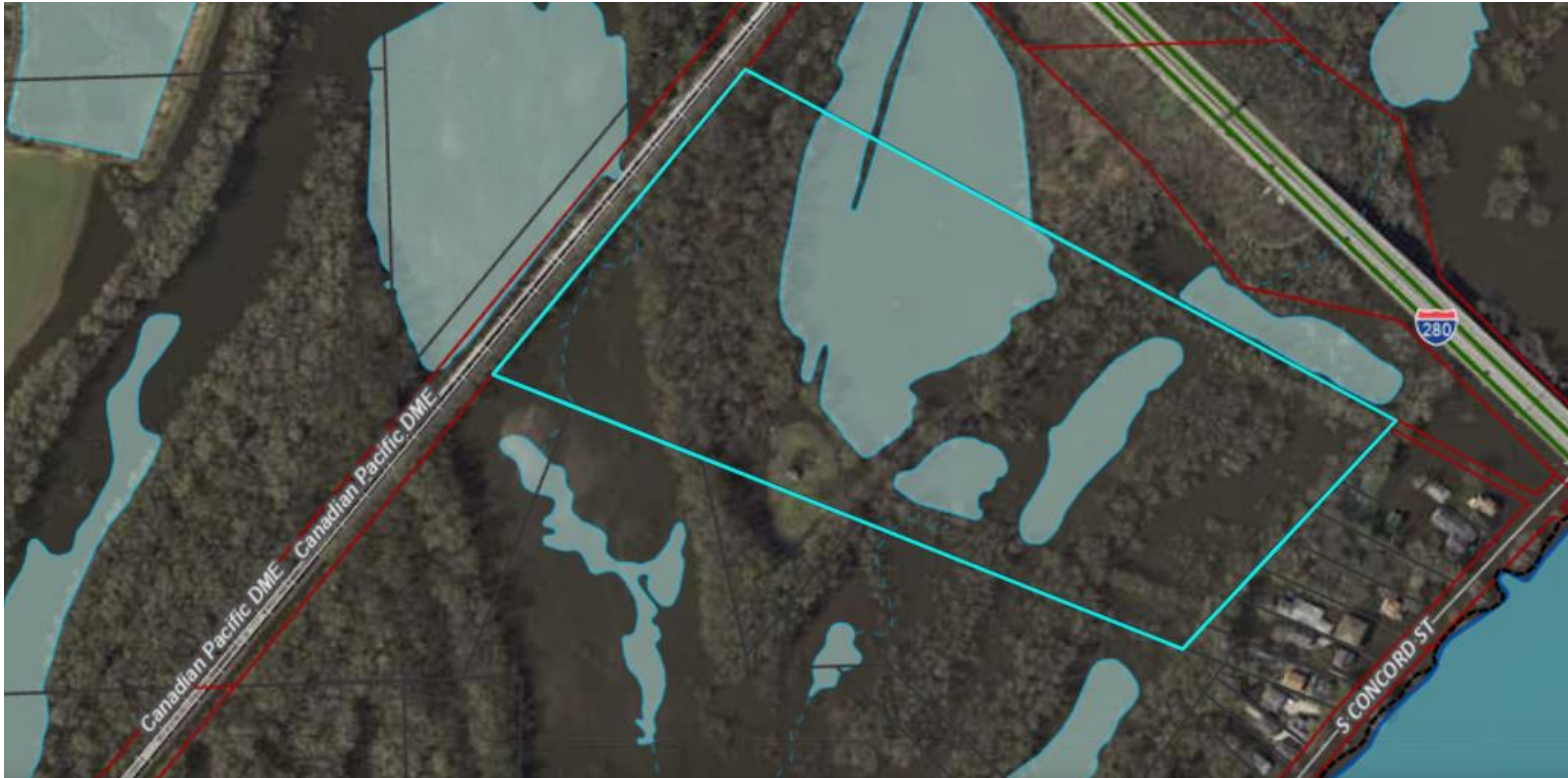

NAHANT MARSH EDUCATION CENTER: 4420 WAPELLO AVE, DAVENPORT, IA 52802

Interpretative Center's main entrance on the northwest side of building and has full parking on-site.